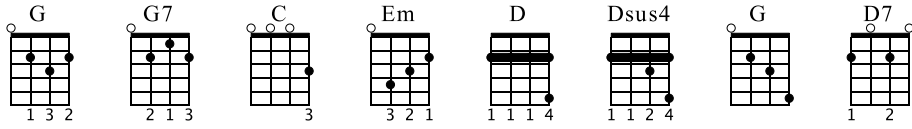

Amazing Grace

Shonan Ukulele Circle, 21/Sep/2013

Words by John Newton
 Tabbed by KO KAZUTA

A

ukulele notation for the first system, including treble clef, key signature (one sharp), 3/4 time signature, and guitar-style tablature.

B

ukulele notation for the second system, including treble clef, key signature (one sharp), 3/4 time signature, and guitar-style tablature.

ukulele notation for the third system, including treble clef, key signature (one sharp), 3/4 time signature, and guitar-style tablature.

ukulele notation for the final system, including first and second endings, treble clef, key signature (one sharp), 3/4 time signature, and guitar-style tablature.