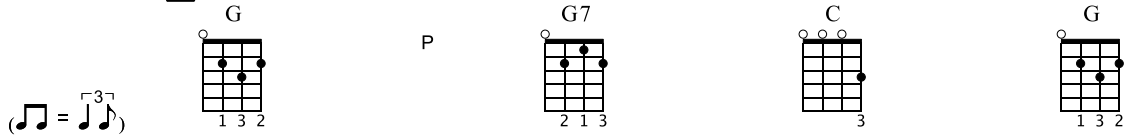

Amazing Grace

Shonan Ukulele Circle, 21/Sep/2013

Words by John Newton
 Tabbed by KO KAZUTA

A

ukulele notation for the first system, including treble clef, key signature (one sharp), 3/4 time signature, and guitar-style tablature.

B

ukulele notation for the second system, including treble clef, key signature (one sharp), 3/4 time signature, and guitar-style tablature.

ukulele notation for the third system, including treble clef, key signature (one sharp), 3/4 time signature, and guitar-style tablature.

ukulele notation for the final system, including first and second endings, treble clef, key signature (one sharp), 3/4 time signature, and guitar-style tablature.